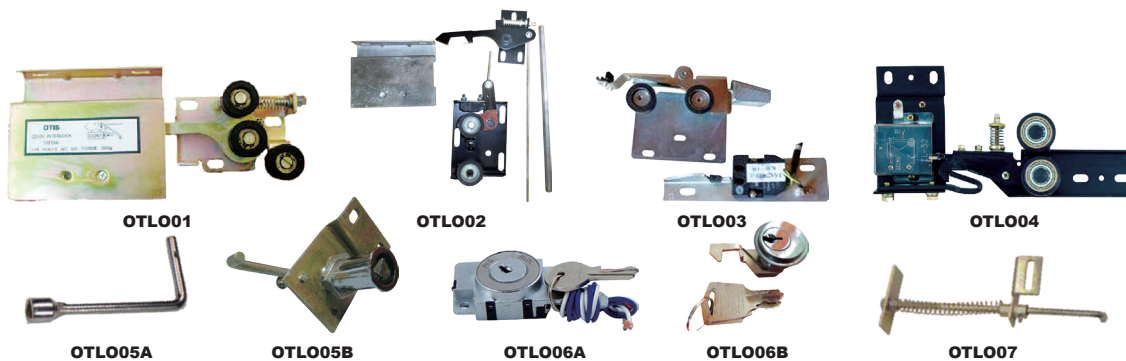

OTDV01

HQ.#	OEM.#	Description
OTDV01	10211A	Door Vane
OTDV02		D1 Type Door Vane
OTDV03	FAA24390H1	3100 Type ,AT-120 Door Vane,Left
OTDV04	XTA2703AAE	Door Vane Of Guard Against
OTDV05		Door Vane Assembly
OTDV06		Door Vane Assembly
OTDV07		Door Vane Assembly

OTDV02

OTDV03

OTDV05

OTDV06

OTDV07

OTDV04

HQ.#	OEM.#	Description
OTLO01	GS09(PB47)	Door Lock,Left
OTLO02	3100	Door Lock,Left
OTLO03	K5	Door Lock,Left
OTLO04	XAA431R1	XiZi Door Lock,Left
OTLO05A	XAA431AB1	Triangle Key
OTLO05B		Triangle Lock
OTLO06A		COP Powder Lock,Φ30
OTLO06B		Door Lock,Φ15
OTLO07		Mandril For Door Lock
OTLO08	PB123	XiZi Side Contact Lock
OTLO09	XAA177CB1	Landing Door Lock,PB78
OTLO10	GS09-1	Door Lock Contact
OTLO11	MK01-A	Door Contact
OTLO12	TOEC-40-1	Door Contact
OTLO13	GS09-13	Door Contact

HQ.#	OEM.#	Description
OTSS01	A6098B11	Mechanical Switch
OTSS02	A6098B15	Mechanical Switch
OTSS03	A6098B3	Mechanical Switch
OTSS04	A6098B7	Mechanical Switch
OTSS05	J06098E5	Mechanical Switch,6098
OTSS06	6098D1	Mechanical Switch
OTSS07	6098D3	Mechanical Switch
OTSS08	AA1	Limited Switch
OTSS09	AA3	Limited Switch Of Speed Governor
OTSS10	TAA177AH1	Limited Switch Of Speed Governor
OTSS11	TAA177AH2	Limited Switch Of Speed Governor
OTSS12	XAA177BW1	1370 Limited Switch